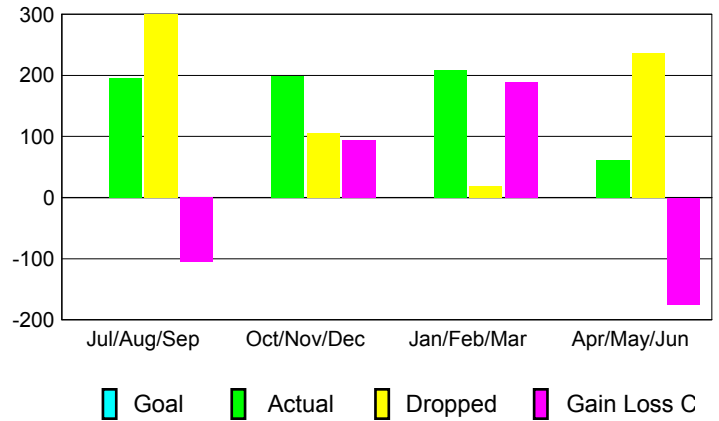

Membership Results 2012-2013
Goal, New, Dropped, Gain/Loss