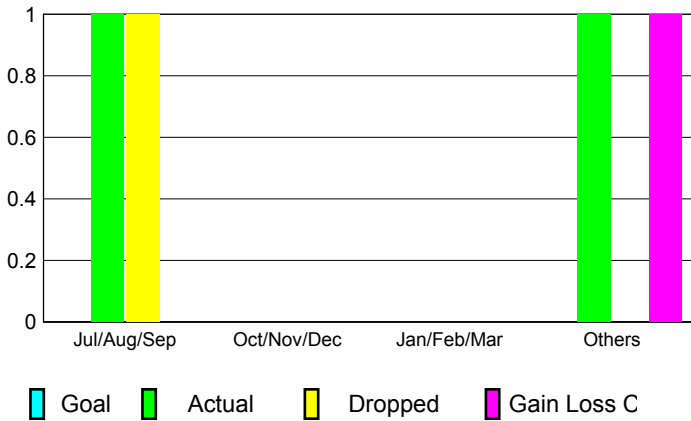

GMT: **PEI-JEN CHEN**

Location: **REP OF CHINA**

GMT CA: **5**

CLUBS

Month	New Club Goal	Actual New Clubs	Actual Dropped Clubs	Gain/Loss of Clubs
2012-2013				
Jul/Aug/Sep		1	1	0
Oct/Nov/Dec		0	0	0
Jan/Feb/Mar		0	0	0
Apr/May/Jun		1	0	1
Totals		2	1	1

Club Results 2012-2013
Goal, New, Dropped, Gain/Loss

MEMBERSHIP

Month	Net Memb Goal	Actual New Memb	Actual Dropped Memb	Gain/Loss of Memb
2012-2013				
Jul/Aug/Sep		195	300	-105
Oct/Nov/Dec		199	105	94
Jan/Feb/Mar		208	19	189
Apr/May/Jun		61	236	-175
Totals		663	660	3